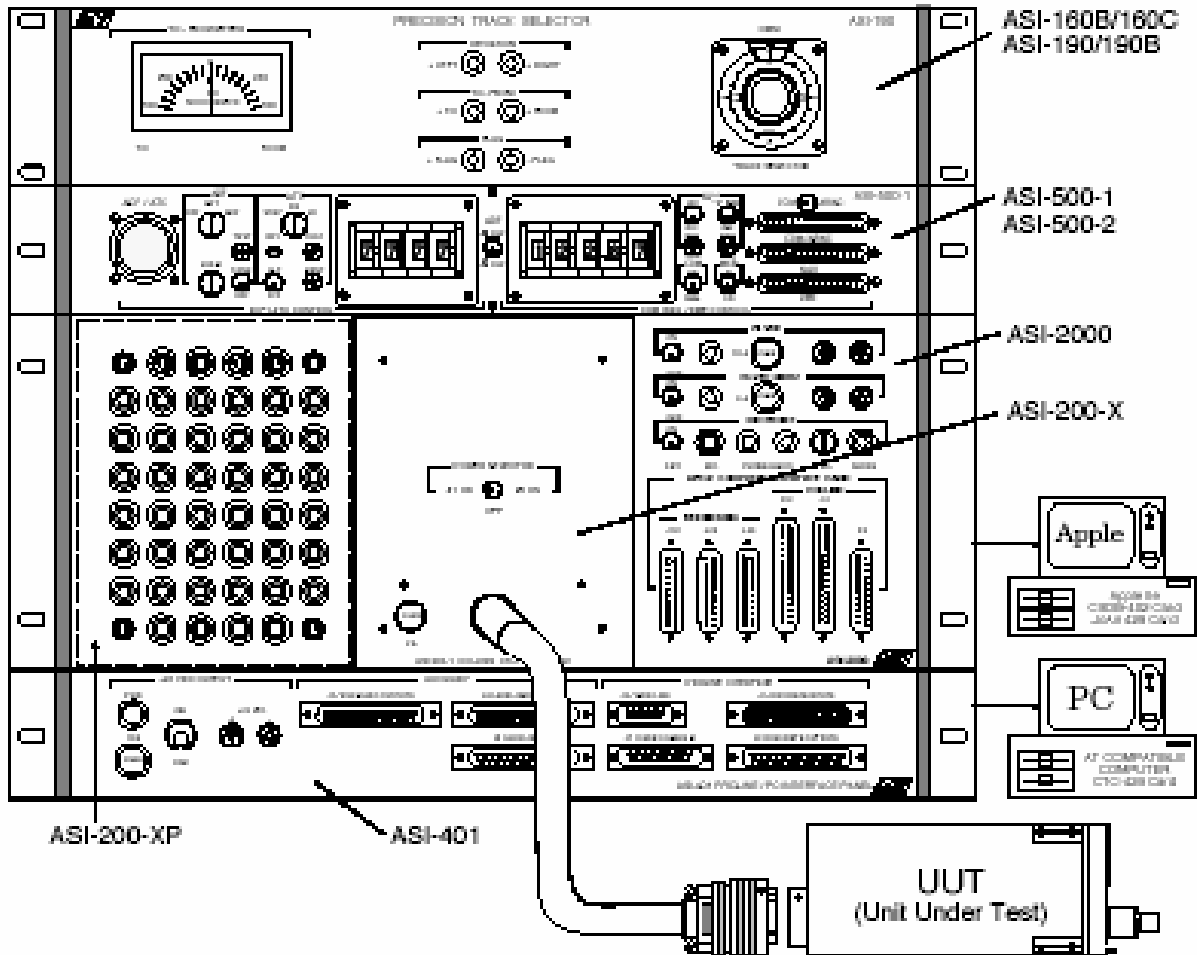

The heart of the ASI Test System is the ASI-2000 Mainframe which provides power, test points and computer interface. The ASI-2000 will interface to an Apple IIe or a PC (AT compatible or above computer. Use of the PC requires an ASI-401 interface panel. Computer cards required for testing are listed below (see ASI-401 catalog page for more information concerning use of the interface panel and a PC compatible computer).

Aero Express, Inc.

Phone: 816-246-4500 Toll-free: 800-580-AERO (2376)

Fax: 816-246-1452 www.aeroexpress.com

Prices and specifications subject to change without notice

Aero Express, Inc.

ASI Model	Description	Equipment Function
ASI-2000	Test System Mainframe	Provides Power, Test Points, and Computer Interface
ASI-200-X	Plug-In Adapters	Provides Switching and Interconnects UUT to Mainframe
ASI-200-XP	Test Point Overlay	Labels Test Points for Specific UUT (Supplied with ASI-200-X).
ASI-401	Pro Line / PC Interface	Interfaces ASI-2000 to PC Compatible Computer
ASI-160/190	Precision Track Selector	Supplies Heading / Track Selector and Meter Monitoring
ASI-500-1	Control Head Simulator	Simulates Various Control Heads